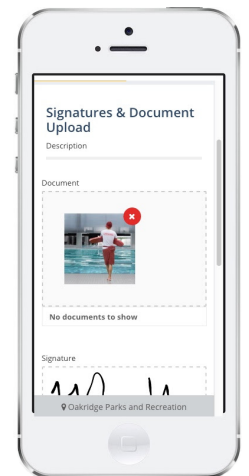

The Leader In EASY-TO-USE RECREATION SOFTWARE

WHAT SETS US APART?

EASE OF USE

Design matters – and to us it matters a lot. Ease of Use is a core feature, never an after-thought.

ALL INCLUSIVE

When you choose RecDesk you get every feature and module. It's a buffet – not a menu.

ONE FOCUS

We know exactly who we are and who are customer is. Our entire team is focused on building the BEST Recreation Management Platform in the industry - period.

Solid + Reliable + Powerful. Our easy to use Recreation Management Platform effortlessly facilitates all of your day to day operations. Call today and **let RecDesk handle the heavy lifting.**

- Robust Facility Scheduling
- Membership Management
- Program & Activity Management
- Online Registration
- Online Reservations
- Point of Sale (POS)
- Financial System Integration
- Billing & Invoicing
- League Scheduling
- Digital Signage Integration
- Email & Text Blasting
- Integrated RecDesk FlexForms
- Much more