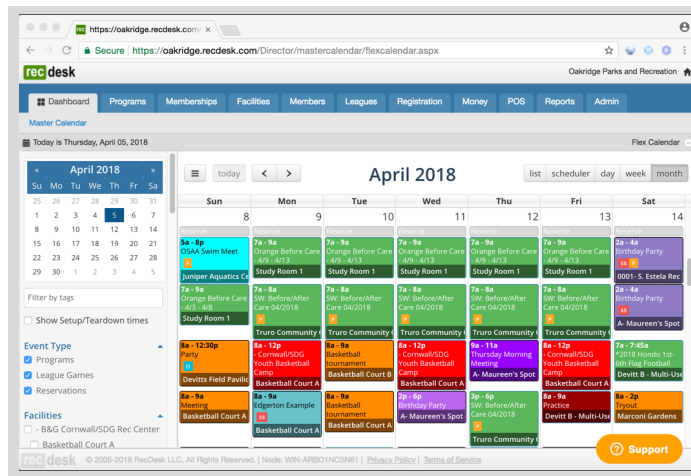

The Leader In EASY-TO-USE RECREATION SOFTWARE

WHAT SETS US APART?

EASE OF USE

Design matters – and to us it matters a lot. Ease of Use is a core feature, never an after-thought.

ALL INCLUSIVE

When you choose RecDesk you get every feature and module. It's a buffet – not a menu.

ONE FOCUS

We know exactly who we are and who are customer is. Our entire team is focused on building the BEST Recreation Management Platform in the industry - period.

Solid + Reliable + Powerful. Our easy to use Recreation Management Platform effortlessly facilitates all of your day to day operations. Call today and **let RecDesk handle the heavy lifting.**

- Robust Facility Scheduling
- Membership Management
- Program & Activity Management
- Online Registration
- Online Reservations
- Point of Sale (POS)
- Financial System Integration
- Billing & Invoicing
- League Scheduling
- Digital Signage Integration
- Email & Text Blasting
- Integrated RecDesk FlexForms
- Much more